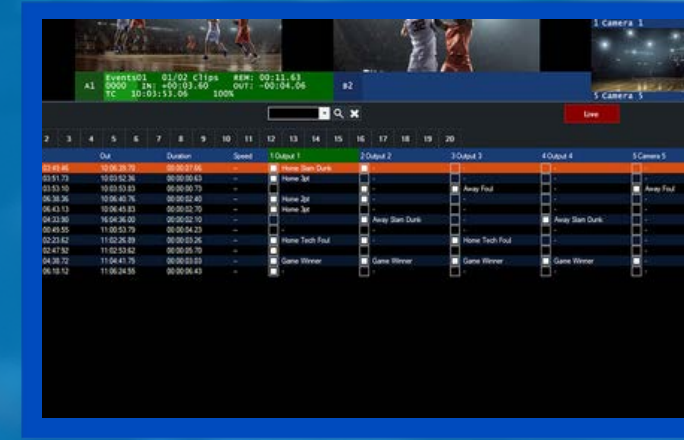

VIDEO LSM ET MONTAGE

LSM (2 Serveurs)

- Evolutif 6 canaux HD
- Support stockage SSD
- Super motion de 2x à 10x
- Mix/wipe effects - Multiview 8 canaux intégrés
- Traitement audio 24bits 48kHz
- Capacité stockage maximale : 4TB

Montage

- Support stockage SSD
- Capacité stockage maximale : 4TB
- Montage HD & 4K